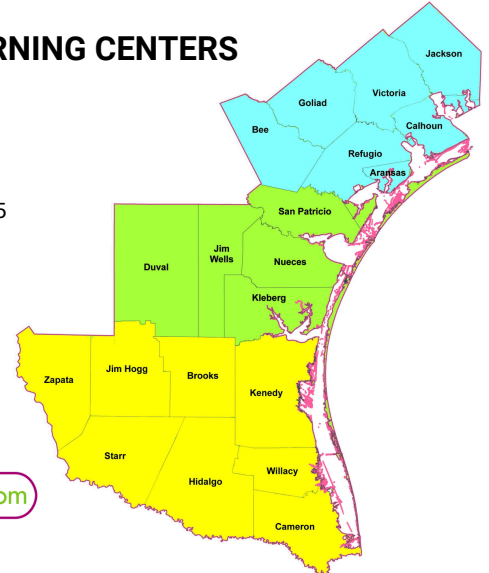

956-383-0023

Shary

201 N. Shary Rd.
Mission, TX 78572

Updated 5 November 2020