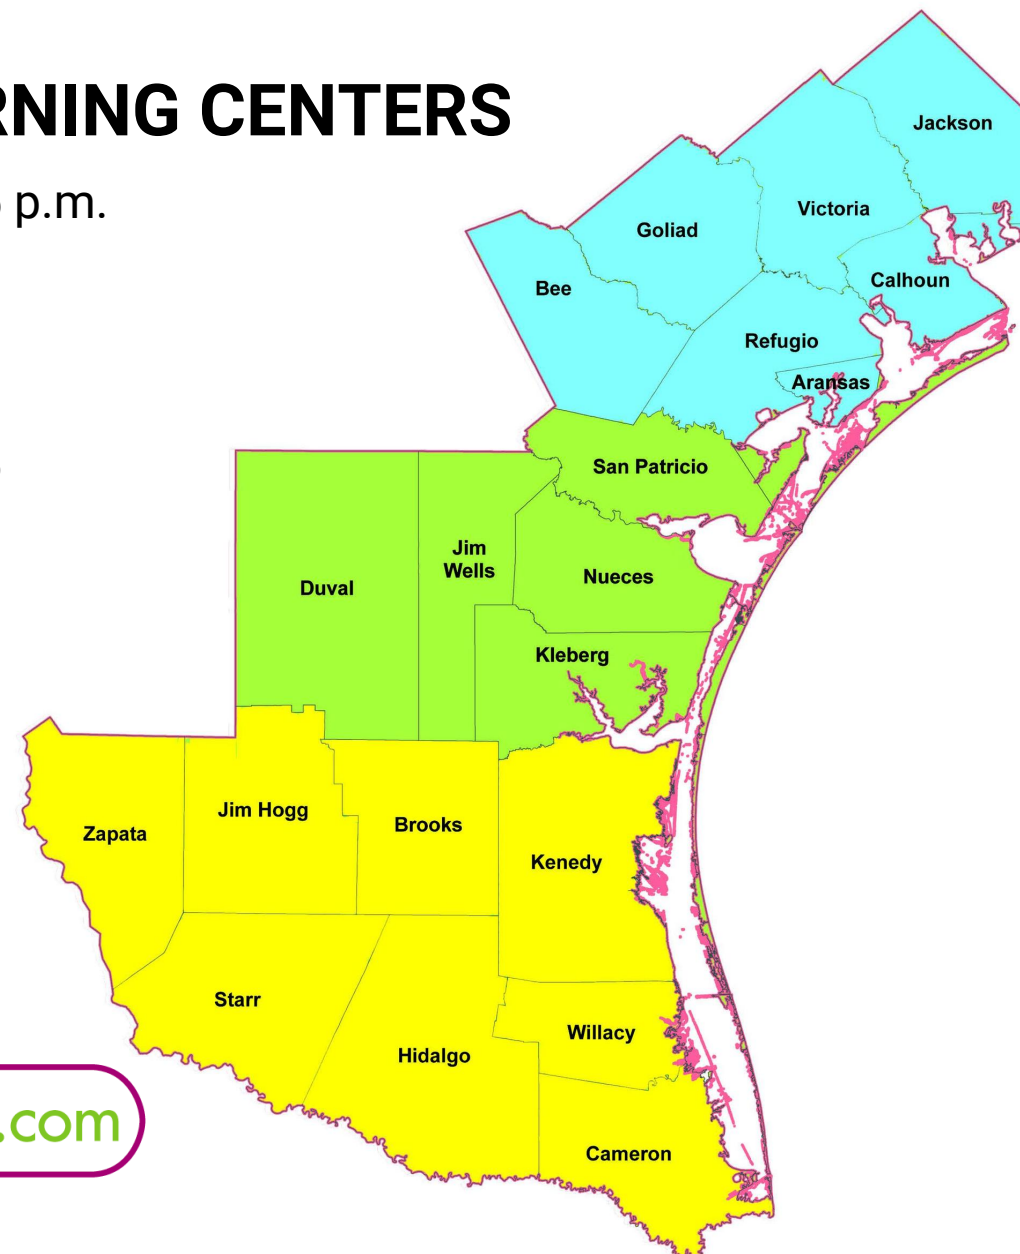

Edinburg

3502 South I-69C
Edinburg, TX 78542
956-383-0023